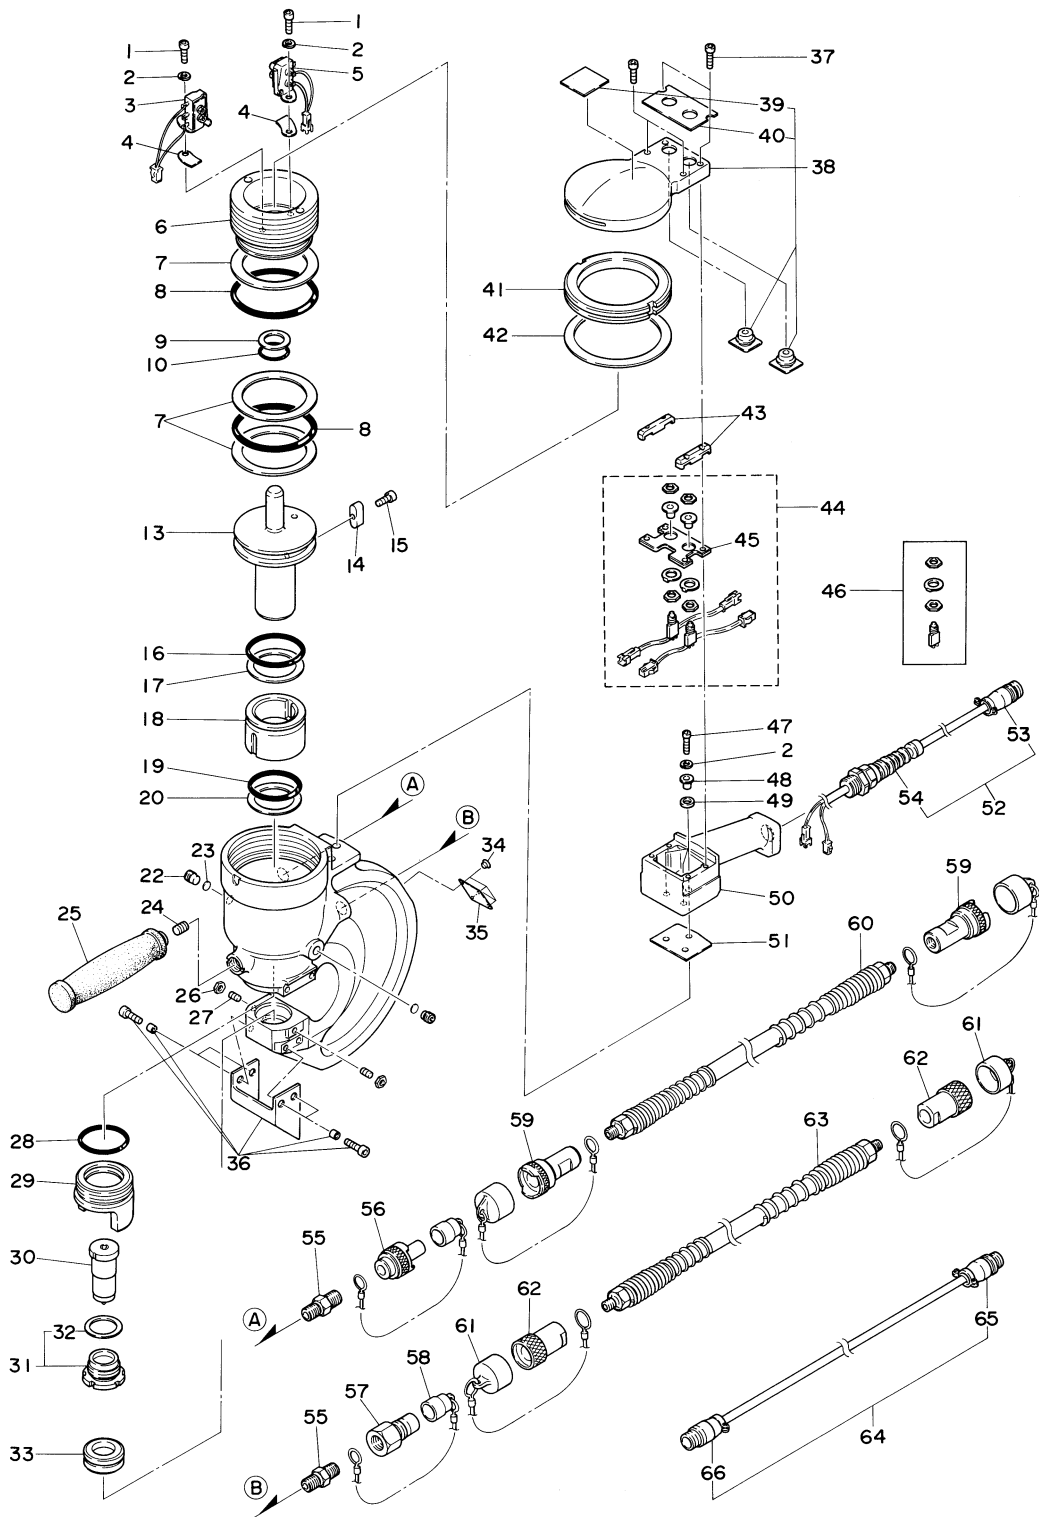

# SELFER ACE HS07-1624, HS11-1624 PARTS LIST

The parts numbers with ( ) are included in the Ass'y parts written above them.

No.	Part No.	Part Name	Q'ty	Price
1	TP01644	Hex. Socket Head Cap Screw 6 x 12	2	
2	TP00629	Spring Washer M6	5	
3	TB02278	Limit Switch Lower End Ass'y	1 set	
4	(TQ02047) (TQ02048)	Sim 1.0 (for Adjustment) Sim 0.5 (for Adjustment)		
5	TB02277	Limit Switch Upper End Ass'y	1 set	
6	TQ02014	Cap	1	
7	TQ02015	Back-up Ring P-85 T3	3	
8	TQ02011	O-Ring P-85 PUR	2	
9	CP23977	Back-up Ring P-20 T2	1	
10	TQ02016	O-Ring P-20	1	
13	TQ02005	Ram	1	
14	TQ02006	Parallel Key 10 x 8 x 22	1	
15	TP06342	Hex. Socket Head Cap Screw 4 x 10	1	
16	TQ02002	O-Ring P-60 PUR	1	
17	TQ02003	Back-up Ring P-60 T2	1	
18	TQ01999	Bushing	1	
19	TQ02000	O-Ring P-45 PUR	1	
20	TQ02001	Back-up Ring P-45 T2	1	
22	TQ02054	Set Screw	2	
23	TQ02055	Copper Packing 10 x 15	2	
24	TQ02004	Hex. Socket Set Screw with Dog Point 8 x 16	1	
26	TQ01050	Small Hex. Nut M8	2	
27	TQ02304	Hex. Socket Set Screw with Cone Point 8 x 20	2	
28	CP28124	O-Ring P-45	1	
29	TQ02043	Stripper	1	
30	TJ06676	D Punch 22	1	
31	TA99036	Lock Nut Ass'y	1 set	
32	(TP07009)	Urethane Washer 31 x 40 x 3.1	1	
33	TJ06677	D Die 22	1	
34	TP05136	Drive Rivet NO.2 x 4.8	4	
35	TQ03224	Plate Model Number (HS07-1624)	1	
35	TQ03226	Plate Model Number (HS11-1624)	1	
37	TP04154	Hex. Socket Head Cap Screw 4 x 16	4	
38	TB02463	Head Cover Ass'y	1 set	
39	(TQ03223)	Label Warning	1	
40	(TQ03222)	Label Switch	1	
41	TQ02027	Lock Ring	1	
42	TQ02197	Folding washer	1	
43	TQ02051	Spacer	2	
44	TB02387	Switch Plate Ass'y	1 set	
45	(TB01924)	Switch Plate Sub Ass'y	1 set	