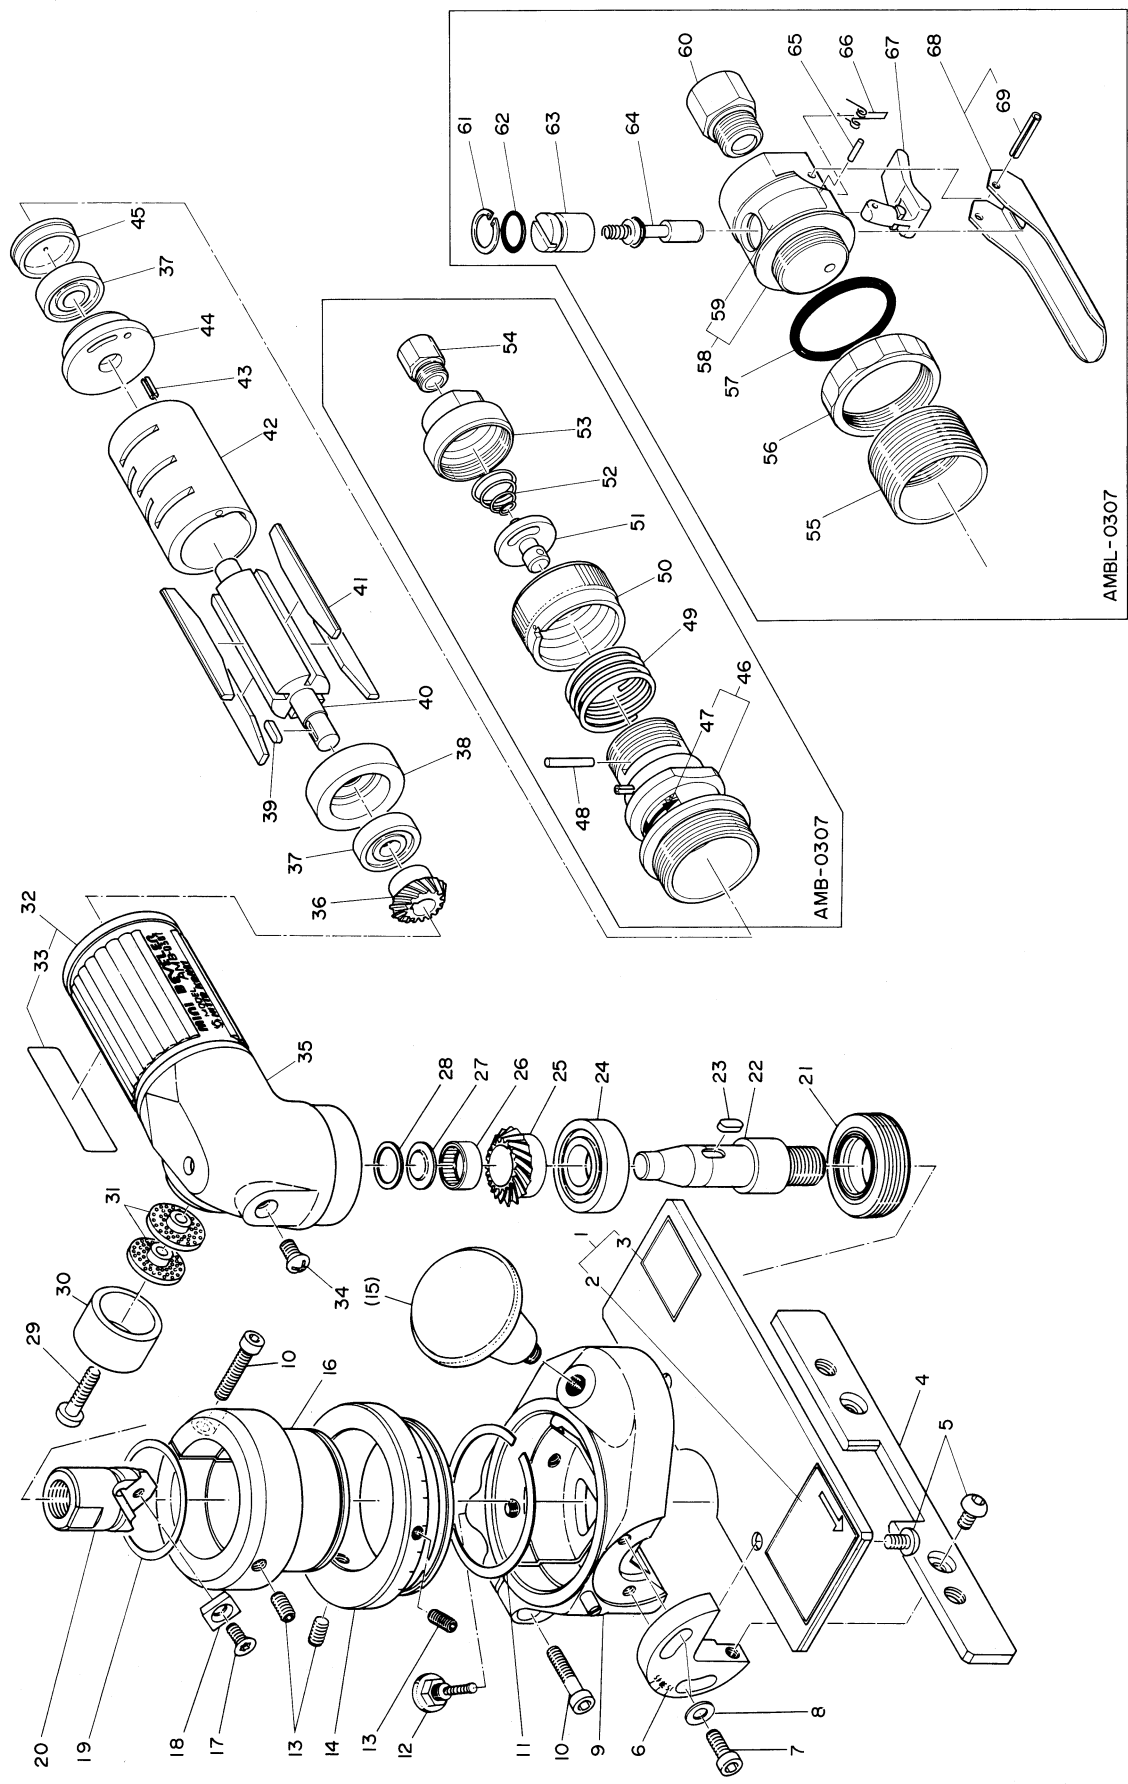

MINI BEVELER AMB-0307, AMBL-0307 ASSEMBLY

MINI BEVELER AMB-0307, AMBL-0307 PARTS LIST

The part numbers with ( ) are included in the Assy parts written above them.

AMB-0307 PARTS LIST

No.	Part No.	Part Name	Q'ty	Price
1	TB01274	Plate A Assy	1 set	
2	(TP16975)	Label A (warning)	1	
3	(TQ01684)	Label B (beveling level)	1	
4	TQ00210	Plate B	1	
5	TQ00211	Hex. Socket Head Screw 5 x 8	4	
6	TP18065	Plate Guide	2	
7	TP02862	Hex. Socket Head Cap Screw 5 x 15	4	
8	TP02152	Plain Washer	4	
9	TA9A895	Head Sub Assy A	1 set	
10	TP08013	Hex. Socket Head Cap Screw 5 x 25	2	
11	TP18056	Concentric Snap Ring	1	
12	TA9A583	Stopper Assy	1 set	
13	TP04827	Hex. Socket Set Screw with Flat Point 6 x 10	3	
14	TP18055	Eccentric Ring	1	
16	TQ00142	Aux. Ring	1	
17	TQ01629	Indexable Insert Set Screw 4X7	1	
18	TQ01628	Indexable Insert with Hole 12.7	1	
19	TQ00139	Spacer 38.5 x 43.8 x 0.05 (for adjustment)	1	
	TQ00140	Spacer 38.5 x 43.8 x 0.1 (for adjustment)	1	
	TQ00141	Spacer 38.5 x 43.8 x 0.2 (for adjustment)	1	
	TQ00298	Spacer 38.5 x 43.8 x 0.3 (for adjustment)	1	
20	TQ01630	Holder	1	
21	TA98634	Bearing Set Screw Assy	1 set	
22	TQ00954	Spindle	1	
23	TP00502	Sunk Key 4 x 4 x 9.5	1	
24	TP01609	Ball Bearing 6202ZZ	1	
25	TP14036	Gear	1	
26	TQ00955	Needle Roller Bearing TA1010Z	1	
27	TP10100	Bearing Cover	1	
28	TP10826	Packing	1	
29	LP08450	Pan Head Screw 5 x 25	1	
30	TP14041	Exhaust Cover	1	
31	TP14040	Silencer Plate	2	

AMBL-0307 PARTS LIST

No.	Part No.	Part Name	Q'ty	Price
32	TB01273	Grip Tube Assy	1 set	
33	(TP14343)	Name Plate	1	
34	TP06715	Countersunk Flat Head Screw 5 x 8	1	
35	TQ00144	Housing	1	
36	TP14030	Pinion	1	
37	TP10133	Ball Bearing 609ZZ	2	
38	TP14034	End Plate B	1	
39	TP10130	Sunk Key 3 x 3 x 10	1	
40	TP14033	Rotor	1	
41	TA9A294	Blade Assy (4 pcs.)	1 set	
42	TP14031	Cylinder	1	
43	TP04061	Spring Pin 3 x 6	1	
44	TP10137	End Plate A	1	
45	TP15131	Cap	1	
46	TA98314	Valve Holder Sub Assy A	1 set	
47	(TP13542)	Label Switch	1	
48	TP00547	Valve Pin 3 x 20	1	
49	TP13541	Spring 1.2 x 29.4 x 25	1	
50	TP13540	Valve Ring	1	
51	TA98988	Feed Valve Assy	1 set	
52	TP00520	Valve Spring	1	
53	TP11797	Connection	1	
54	TP00857	Bushing M16XPT1/4	1	

ACCESSORIES

No.	Part No.	Part Name	Q'ty	Price
15	TA93017	Knob Assy	1 set	
	TP01939	Hex. Socket Screw Key 4	1	
	TQ01628	Indexable Insert with Hole 12.7	1	
	TP04696	Hex. Socket Screw Key 3	1	
	TP08584	Hex. Nut M8	2	
	TP17133	Hex. Socket Set Screw 8 x 25 Special	2	
	TP18071	Spanner T-15F	1	
	TP02236	Bushing PT1/4 x NPT1/4 (AMB-0307)	1	
	TQ02350	Bushing PT3/8 x NPT3/8 (AMBL-0307)	1	
	TQ01635	Instruction Manual	1