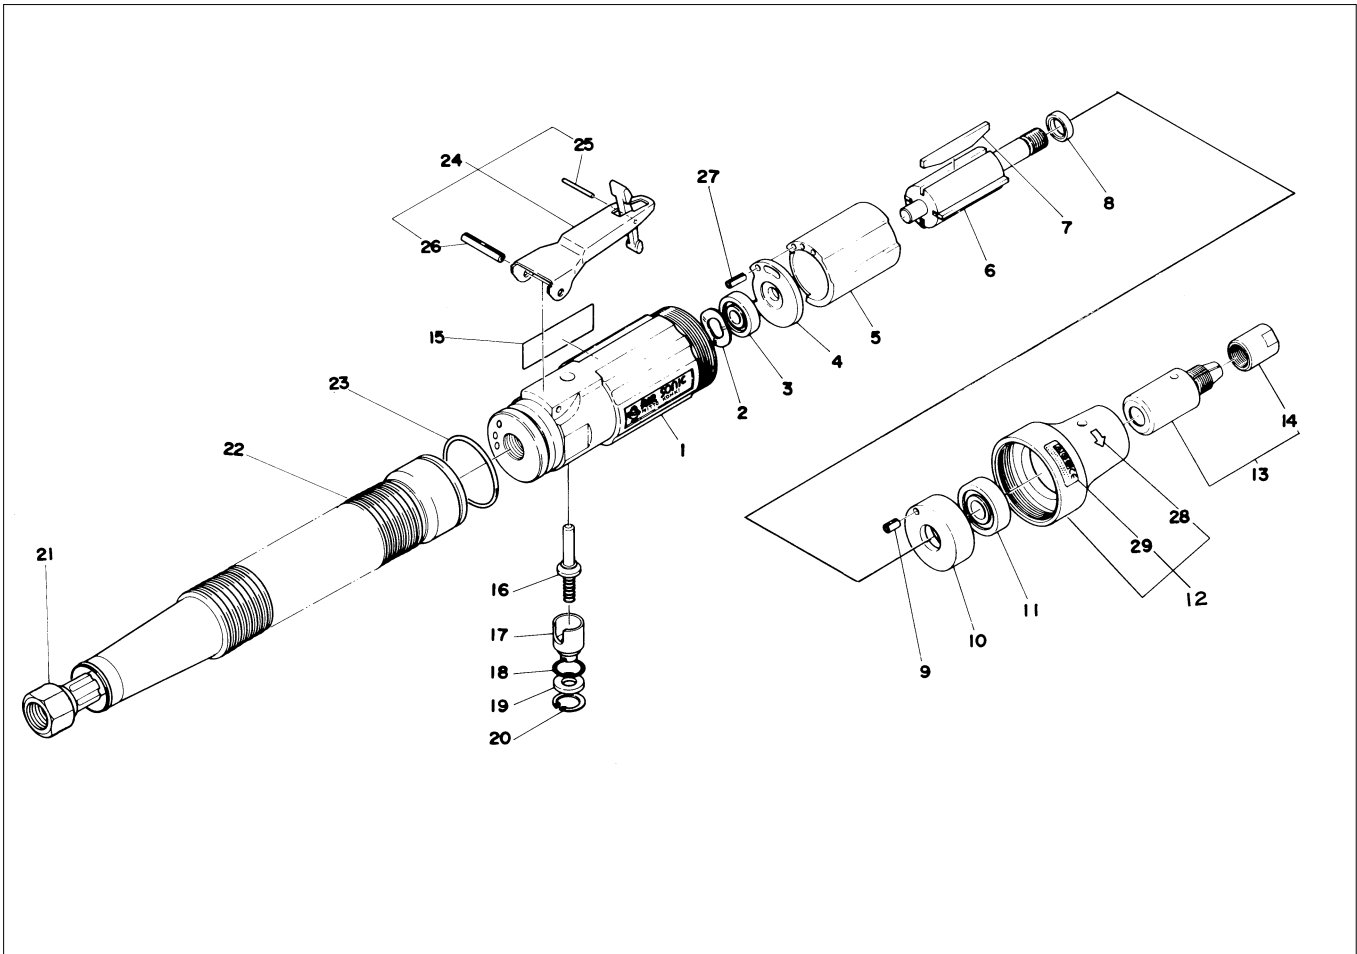

# AIR SONIC L-25B ASSEMBLY AND PARTS LIST

The part numbers with ( ) are included in the Ass'y parts written above them.

No.	Part No.	Part Name	Q'ty	Price
1	TB01475	Housing Sub Ass'y	1 set	
15	(TQ02058)	Label Warning	1	
2	TP06117	Waved Spring Washer 12 x 16 x 0.3	1	
3	TP03933	Ball Bearing 606ZZ	1	
4	TP06119	End Plate A	1	
5	TP06121	Cylinder	1	
6	TP06321	Rotor	1	
7	TA9A287	Blade Ass'y (4 pcs.)	1 set	
8	TP06322	Spacer 8 x 11 x 3	1	
9	TP00496	Spring Pin 2.5 x 6	1	
10	TP14931	End Plate B	1	
11	TP00468	Ball Bearing 608ZZ	1	
12	TB01630	Lock Ring Ass'y	1 set	
28	(TP12437)	Label Rotating Direction	1	
29	(TQ02207)	Label Warning CE Mark	1	
13	TA96328	Chuck Ass'y	1 set	
	TA96329	Chuck Ass'y (inch)	1 set	
14	(TP10742)	Chuck Nut	1	
16	TA93070	Throttle Valve Ass'y	1 set	
17	TP06325	Adjust Valve	1	
18	TP11997	O-Ring KS-7	1	
19	TP06326	Spacer 6 x 12 x 1.2	1	

No.	Part No.	Part Name	Q'ty	Price
20	TP03695	Retaining Ring C-12	1	
21	TA96867	Air Hose Sub Ass'y A 1/4	1 set	
22	TQ01664	Exhaust Hose	1	
23	TP09153	Stop Ring	1	
24	TB01152	Throttle Lever Ass'y	1 set	
25	(TP05498)	Spring Pin 2 x 16	1	
26	(TP00460)	Spring Pin 3 x 22	1	
27	TP12435	Spring Pin 2.5 x 10	1	

## ACCESSORIES

	TP00475	Single Ended Spanner 14	1	
	TP00477	Mounted Wheel No.2	1	
	TP00478	Mounted Wheel No.3	1	
	TP03840	Chuck Pin	1	
	TQ04067	Instruction Manual	1	
	TQ04068	Instruction Manual (USA)	1	
	TP02236	Bushing PT1/4 x NPT1/4	1	