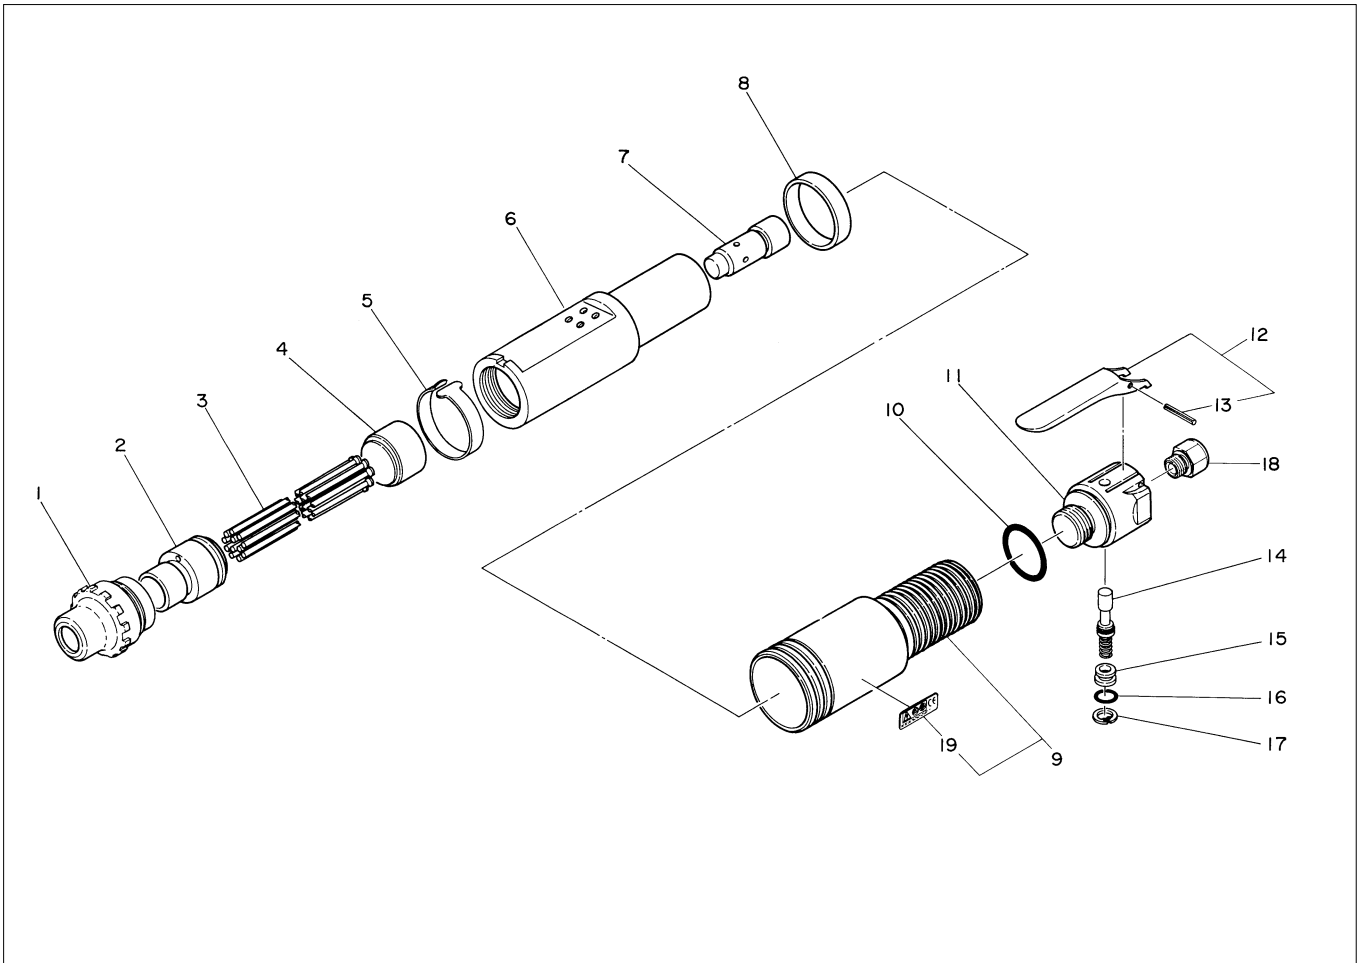

JET CHISEL JT-20 ASSEMBLY AND PARTS LIST

The parts numbers with () are included in the Ass'y parts written above them.

No.	Part No.	Part Name	Q'ty	Price
1	TP14689	Lock Ring	1	
2	TP00337	Needle Supporter 3	1	
3	—	Needle 3 x 180 mm	12	
4	TP00336	Throttle Anvil	1	
5	TP14593	Lock Band	1	
6	TA99176	Cylinder Ass'y	1 set	
7	TP00332	Piston	1	
8	TP15020	Stopper	1	
9	TB01549	Cover Ass'y	1 set	
19	(TQ02207)	Warning Label CE Mark	1	
10	LP12795	O-Ring G-30	1	
11	TP15230	Valve Body	1	

No.	Part No.	Part Name	Q'ty	Price
12	TA96324	Throttle Lever Ass'y	1 set	
13	(TP00327)	Spring Pin 3 x 25	1	
14	TA98983	Throttle Valve Ass'y	1 set	
15	TP14601	Valve Cap	1	
16	TP14604	O-Ring S-10	1	
17	TP03695	Retaining Ring C-12	1	
18	TQ02349	Bushing M16 x PT3/8	1	

ACCESSORIES

No.	Part No.	Part Name	Q'ty	Price
	—	Needle 3 x 180 mm	12	
	TP16451	Instruction Manual	1	
	TQ02350	Bushing PT3/8 x NPT3/8	1	
	TQ03262	Hose Nipple PT3/8 x 3/8	1	