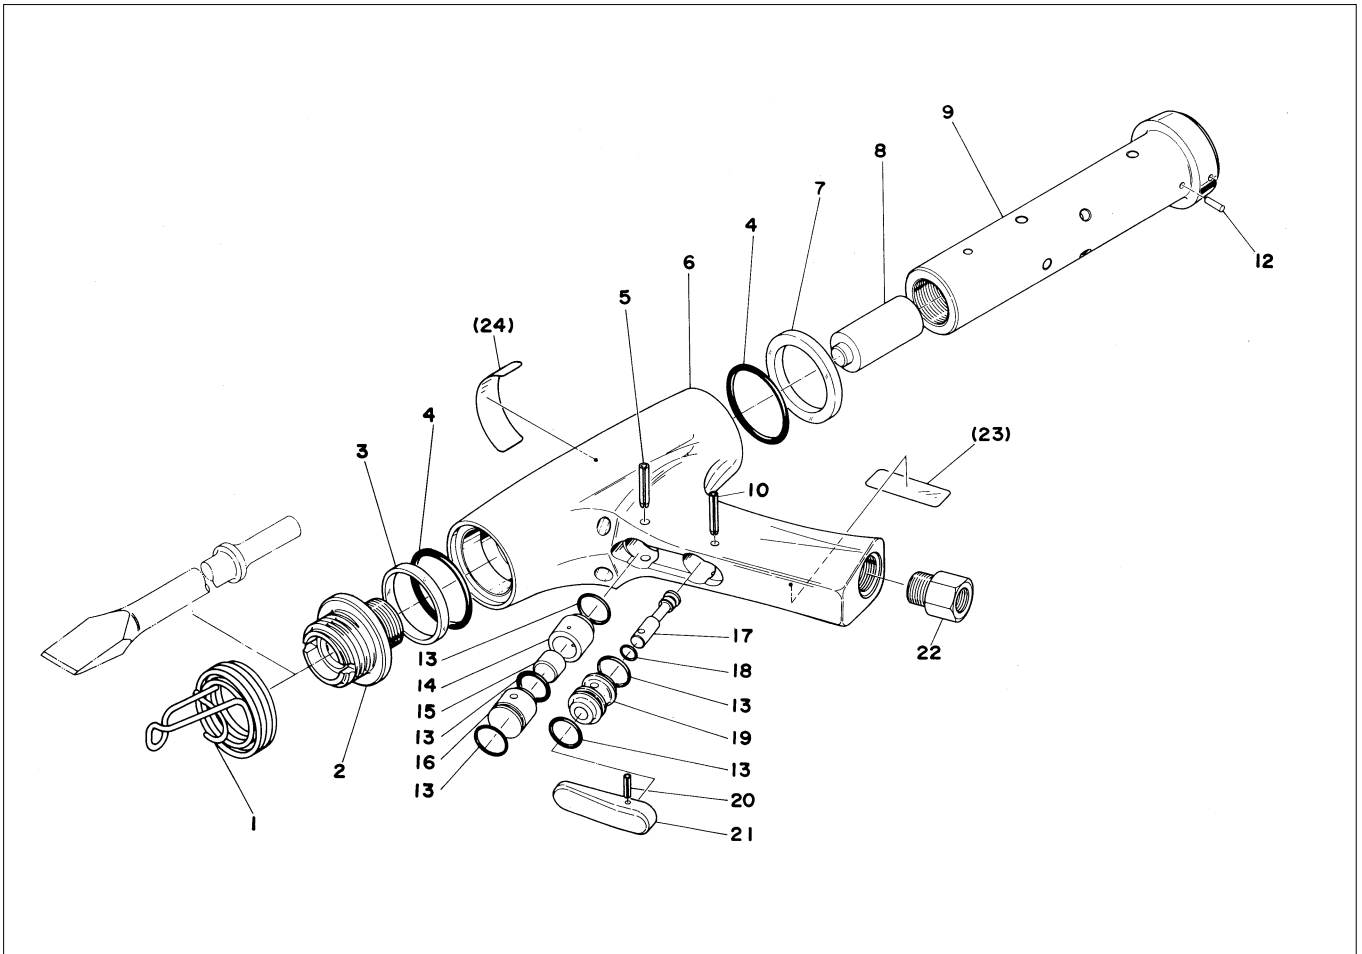

AUTO CHISEL A-300 ASSEMBLY AND PARTS LIST

The parts numbers with () are included in the Ass'y parts written above them.

No.	Part No.	Part Name	Q'ty	Price
1	TP02308	Chisel Spring	1	
2	TP02791	Chisel Guide	1	
3	TP02300	Front Cushion	1	
4	TP11995	O-Ring P-31.5	2	
5	TP08389	Spring Pin 4 x 24	1	
6	TB01799	Housing Sub Ass'y	1 set	
(23)	(TQ02207)	Label CE Mark	1	
(24)	(TQ02442)	Warning Label	1	
7	TP02312	Rear Cushion	1	
8	TP00597	Piston	1	
9	TA90793	Cylinder Ass'y	1 set	
10	TP00460	Spring Pin 3 x 22	1	
12	TP08932	Spring Pin 4 x 8	1	
13	TP11996	O-Ring KS-10	5	
14	TP02302	Valve Case	1	

No.	Part No.	Part Name	Q'ty	Price
15	TP02309	Spool	1	
16	TP02303	Valve Stopper	1	
17	TP02306	Throttle Valve	1	
18	TP11994	O-Ring P-4	1	
19	TP02305	Valve Guide	1	
20	TP02310	Spring Pin 3 x 12	1	
21	TP02304	Trigger	1	
22	TP00857	Bushing M16 x PT1/4	1	

ACCESSORIES

	TP02236	Bushing PT1/4 x NPT1/4	1	
	TQ00649	Eye Protection	1	
	CP02961	Hose Nipple PT1/4 x 1/4	1	
	TQ02469	Instruction Manual	1	